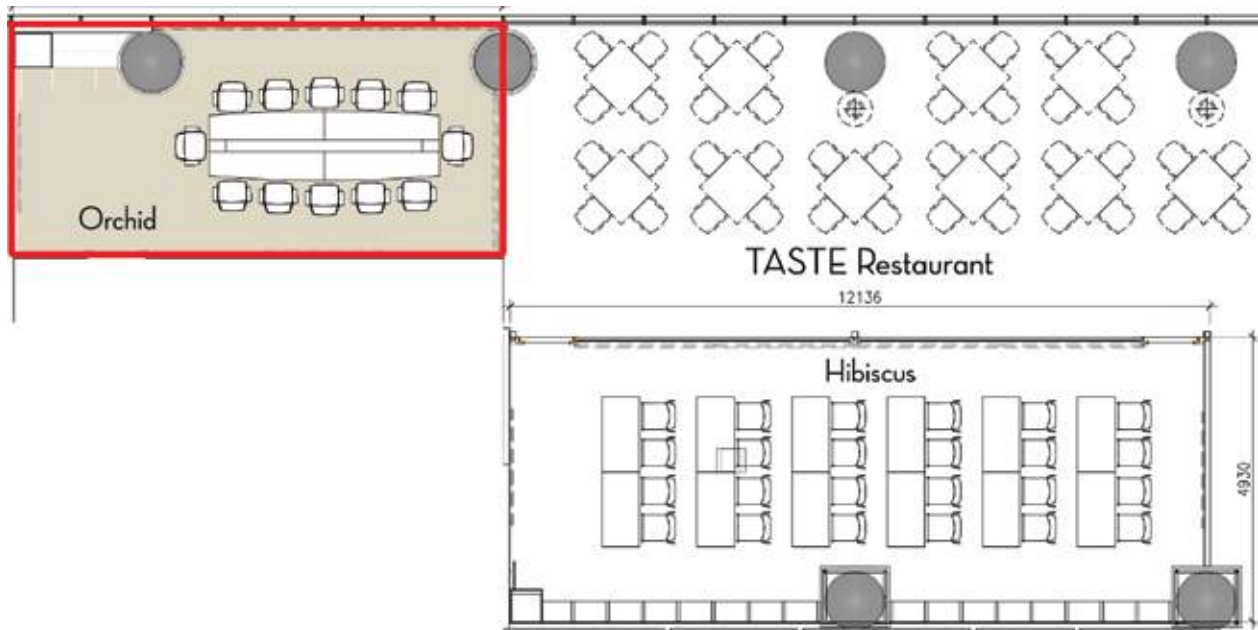

MEETING PACKAGE

IBIS SINGAPORE **BENCOOLEN**

WELL-BEING
AT THE BEST PRICE

ibis.com/6657

ORCHID

Meeting Room	Dimension L x W x H (m)	Total Sq m	 Classroom	 Boardroom	 Cluster	 U-shape	 Buffet	 Standing Cocktail	 Theatre	 Banquet
Orchid	8.4 x 3.7 x 3.0	31	-	12	-	-	-	-	-	-

HIBISCUS

Meeting Room	Dimension L x W x H (m)	Total Sq m	 Classroom	 Boardroom	 Cluster	 U-shape	 Buffet	 Standing Cocktail	 Theatre	 Banquet
Hibiscus	11.2 x 5.0 x 2.4	56	24	24	24	24	30	48	50	30

INCLUSIVE OF

JASMINE

Meeting Room	Dimension L x W x H (m)	Total Sq m	 Classroom	 Boardroom	 Cluster	 U-shape	 Buffet	 Standing Cocktail	 Theatre	 Banquet
Jasmine (Combination of 1 & 2)	16 x 6.4 x 3.6	104	36	40	40	34	60	90	84	60
Jasmine 1	7.0 x 6.4 x 3.6	45	16	14	20	18	20	-	42	-
Jasmine 2	9.2 x 6.4 x 3.6	59	20	16	20	20	30	-	42	-