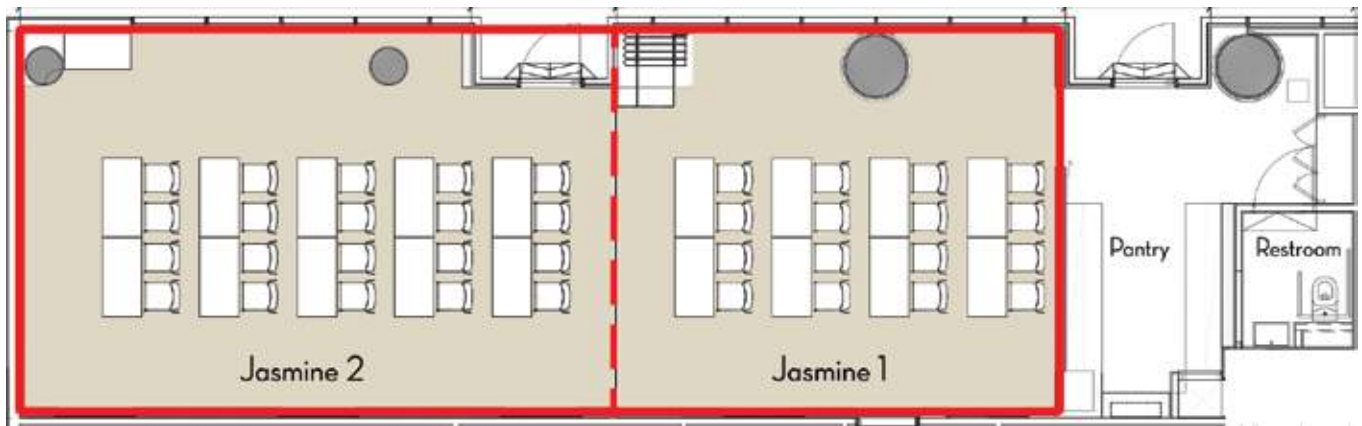

MEETING PACKAGE

IBIS SINGAPORE **BENCOOLEN**

WELL-BEING
AT THE BEST PRICE

ibis.com/6657

ORCHID

Meeting Room	Dimension L x W x H (m)	Total Sq m	 Classroom	 Boardroom	 Cluster	 U-shape	 Buffet	 Standing Cocktail	 Theatre	 Banquet
Orchid	8.4 x 3.7 x 3.0	31	-	12	-	-	-	-	-	-

HIBISCUS

Meeting Room	Dimension L x W x H (m)	Total Sq m	 Classroom	 Boardroom	 Cluster	 U-shape	 Buffet	 Standing Cocktail	 Theatre	 Banquet
Hibiscus	11.2 x 5.0 x 2.4	56	24	24	24	24	30	48	50	30

INCLUSIVE OF

JASMINE

Meeting Room	Dimension L x W x H (m)	Total Sq m	 Classroom	 Boardroom	 Cluster	 U-shape	 Buffet	 Standing Cocktail	 Theatre	 Banquet
Jasmine (Combination of 1 & 2)	16 x 6.4 x 3.6	104	36	40	40	34	60	90	84	60
Jasmine 1	7.0 x 6.4 x 3.6	45	16	14	20	18	20	-	42	-
Jasmine 2	9.2 x 6.4 x 3.6	59	20	16	20	20	30	-	42	-