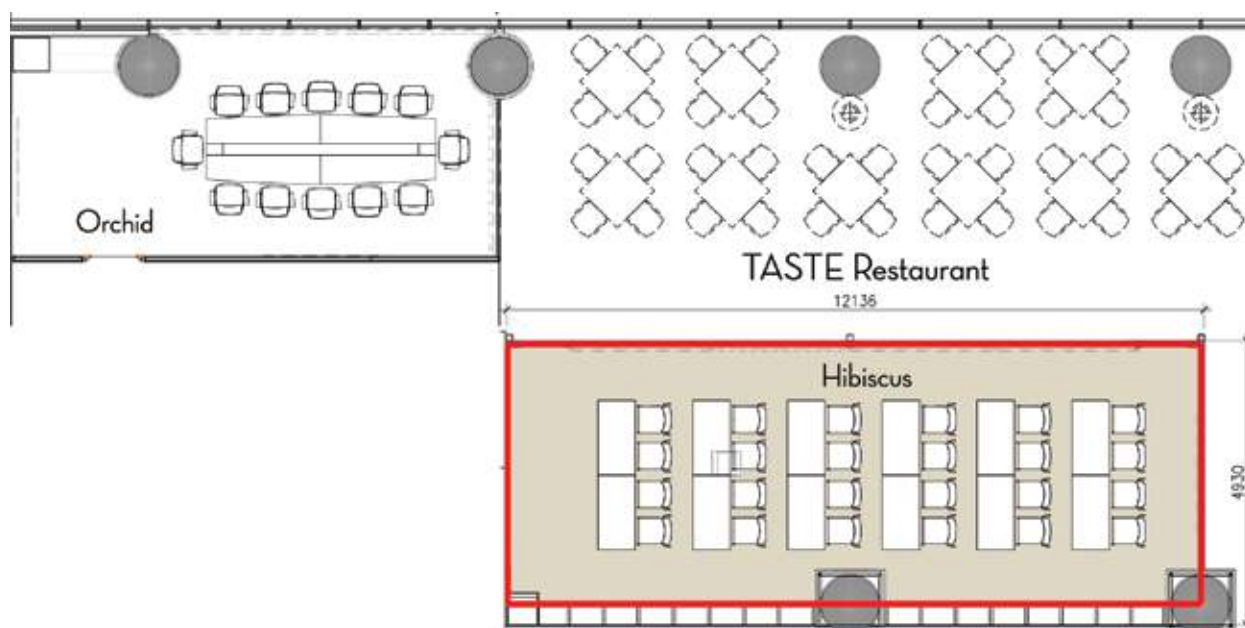

MEETING PACKAGE

IBIS SINGAPORE **BENCOOLEN**

WELL-BEING
AT THE BEST PRICE

ibis.com/6657

ORCHID

Meeting Room	Dimension L x W x H (m)	Total Sq m	 Classroom	 Boardroom	 Cluster	 U-shape	 Buffet	 Standing Cocktail	 Theatre	 Banquet
Orchid	8.4 x 3.7 x 3.0	31	-	12	-	-	-	-	-	-

HIBISCUS

Meeting Room	Dimension L x W x H (m)	Total Sq m	 Classroom	 Boardroom	 Cluster	 U-shape	 Buffet	 Standing Cocktail	 Theatre	 Banquet
Hibiscus	11.2 x 5.0 x 2.4	56	24	24	24	24	30	48	50	30

INCLUSIVE OF

JASMINE

Meeting Room	Dimension L x W x H (m)	Total Sq m	 Classroom	 Boardroom	 Cluster	 U-shape	 Buffet	 Standing Cocktail	 Theatre	 Banquet
Jasmine (Combination of 1 & 2)	16 x 6.4 x 3.6	104	36	40	40	34	60	90	84	60
Jasmine 1	7.0 x 6.4 x 3.6	45	16	14	20	18	20	-	42	-
Jasmine 2	9.2 x 6.4 x 3.6	59	20	16	20	20	30	-	42	-