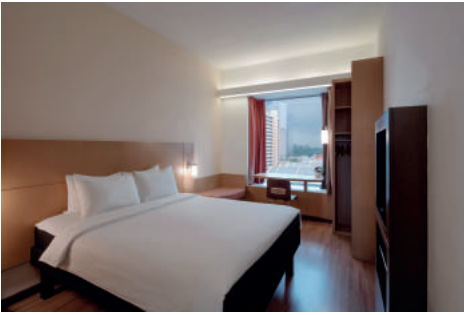

FULL DAY RESIDENTIAL PACKAGE

- Accommodation for 1 person
- Breakfast
- Usage of meeting space
- Lunch
- Wi-Fi Access
- 2 Refreshment Break

MEETING PACKAGES

Half Day	1 Lunch, 1 Refreshment Break
Full Day	1 Lunch, 2 Refreshment Break

INCLUSIVE OF

- Usage of meeting space
- Wireless internet
- Writing Material
- Usage of LCD projector with automated screen
- Water and Mint
- Usage of microphone (wired/ wireless handheld/ clip-on)
- Hot Beverages (tea/ coffee)
- *Additional microphone is complimentary subjected to availability*